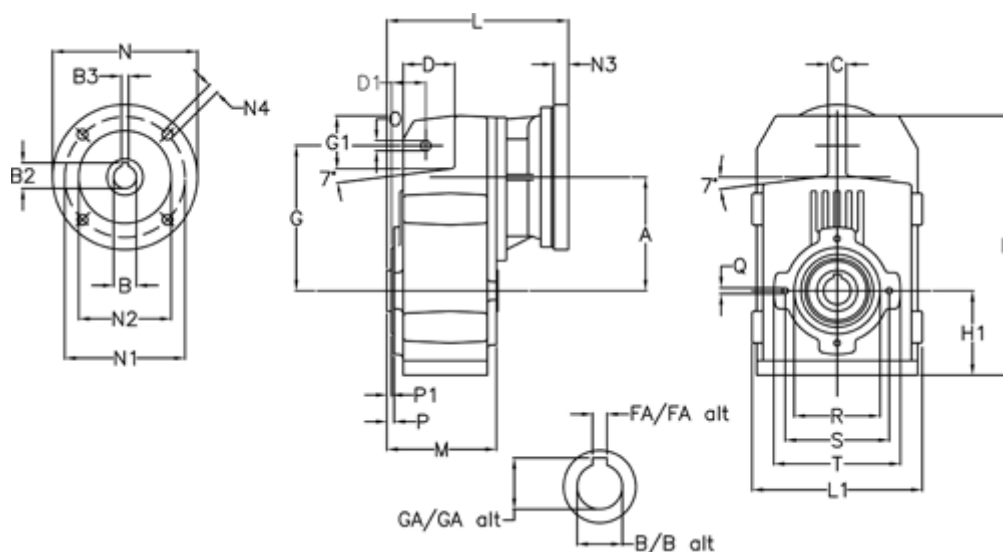

Article number: 29560201063240

Description: Shaft mounted gear
A252H35-10,6-P100B5

Measures

A = 128.75	FA = 10	M = 135.5	Q = M10x14
B = 35	G = 162	N = 250	R = 110
B1 = 28	G1 = 58.0	N1 = 215	S = 130
B2 = 31.3	GA = 38.3	N2 = 180	T = 150
B3 = 8	H = 290.5	N4 = M12x16	
C = 20	H1 = 93.5	O = 13	
D = 57.0	L = 242.5	P = 6.0	
D1 = 43.5	L1 = 188	P1 = 3.5	